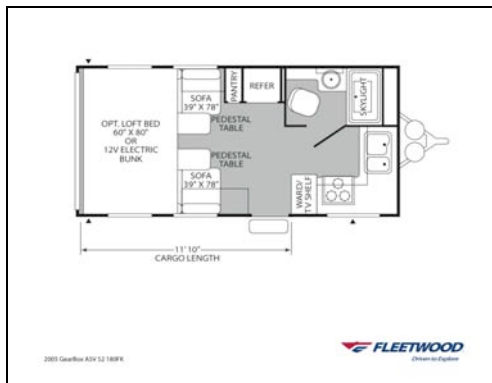

Exterior

- Cambered Chassis*
- Integrated Dual Battery Rack*
- LP Gas Bib (Low Pressure) w/ Quick Release Fitting*
- Seamless, One-Piece Rubber Roof*
- Structural Steel C-Channel Main Rails*
- 120V Patio Receptacle • Amber Patio Light
- Chrome Wheels • Diamond Plate Gravel Guard
- Dual 7 Gallon (30 lb.) LP Gas Tanks
- Entry Step

- EZ-Lube Axles
- Fiberglass Insulation
- LP Gas Tank Cover
- Pet/Security Attachments (2)
- Quick Drain Knife Valve (Fresh Water Tank)
- Roof Ladder
- Safety Glass Windows

Options

- Commercial Grade Carpet Kit
- Electric 12V Loft Bunk
- Strut Assisted Overhead Loft w/Queen-Size Futon, Bunk Ladder & Privacy Curtain
- Microwave w/Electronic Touch Pad
- 16" Magic Chef® Range w/Built-in 3-Burner, Hi-Output w/Piezo Lite
- 13,500 BTU Air Conditioner
- 4.0 kW Generator (Onan®) (N/A 180FK)
- 4.0 kW Generator (Onan®) w/Pump Station (30 Gallon Fuel Tank) (N/A 180FK)
- Awning
- Carbon Monoxide Detector/Alarm (Standard Feature as of 01/01/05)
- Cargo Divider Wall (310FS only)
- Exterior Shower
- Exterior Speakers
- Exterior Washer w/Pressurized Nozzle
- Flood Lights
- Generator Ready
- Pump Station w/18 Gallon Fuel Tank
- Roof Rack
- RVQ Exterior BBQ
- Scissor Stab Jack (2 Pair)
- TV Antenna